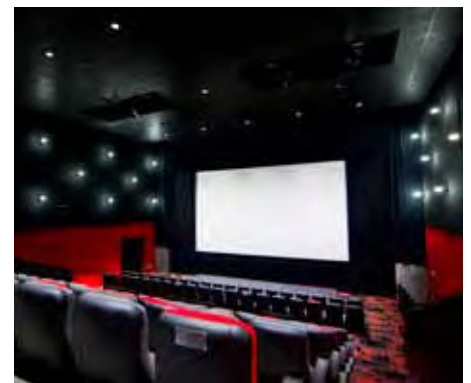

Images

Fig 1.1
Digital signage informs patrons about current and upcoming events.

Fig 1.4
Staff make adjustments to the audio as needed.

Fig 1.2
A close view of the digital signage at the SteelStacks information desk.

Fig 1.5
AVI-SPL engineers positioned and calibrated speakers to account for the concert hall's unique architecture.

Fig 1.3
The cinema is capable of showing analog and digital movies.